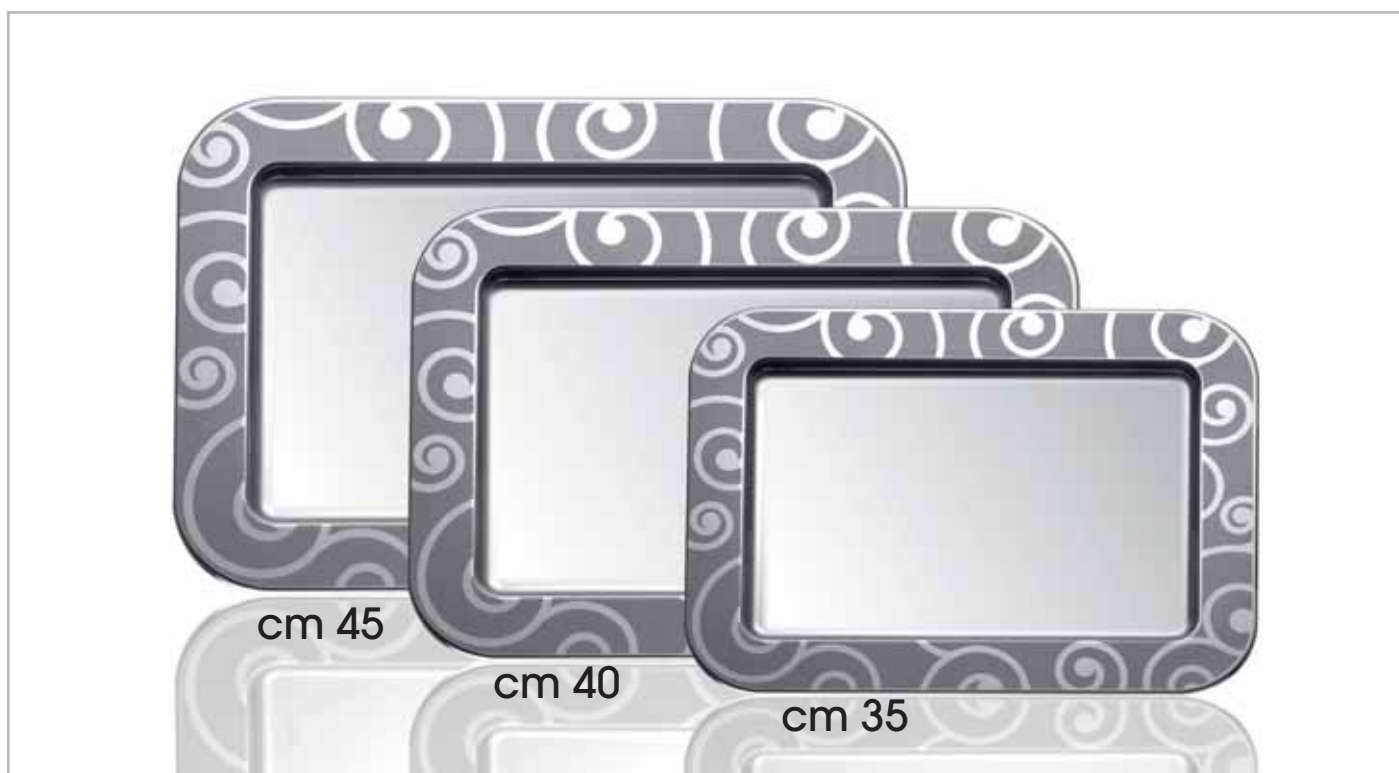

Giòri *Decor*

Formati disponibili - *Size*